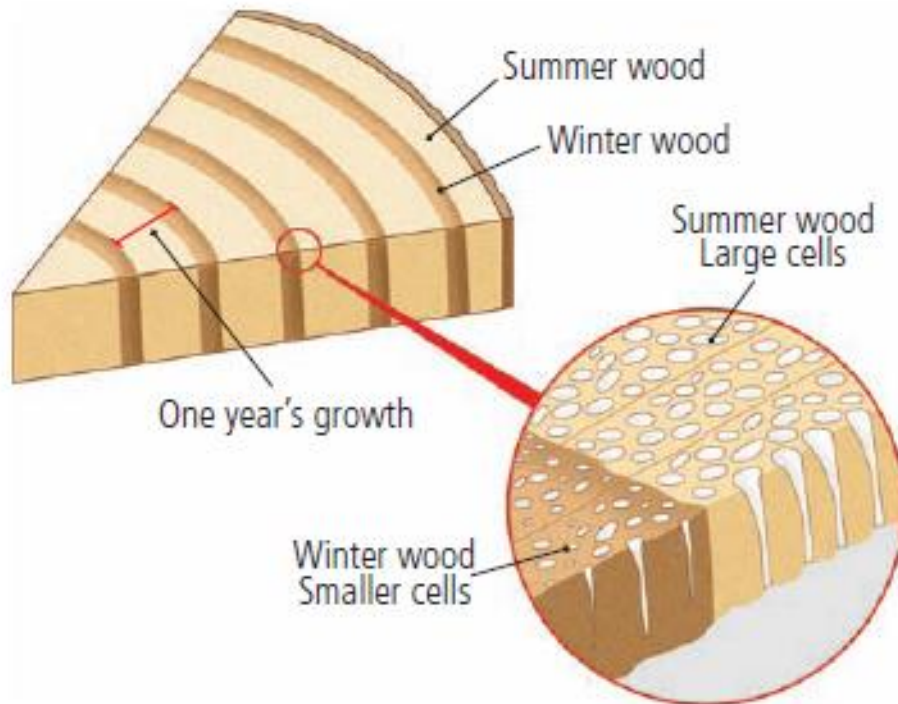

WOOD MATERIALS TECHNOLOGY

4th Edition

Chapter 9

How Trees Grow

Stages of growth of the young tree

- Seed germinates
- Shoot grows to the surface
- Root grows down into the soil
- Seedling develops roots and leaves
- Seedling grows into a sapling

Annual rings

- Annual rings show the age of the tree – 1 ring per year
 - spring/summer = rapid growth & larger cells
 - autumn/winter = slower growth & smaller cells

Parts of the trunk

- What is the name given to the darker wood in the centre of the trunk?

– The heartwood

The living tree

- Name the processes occurring in a tree
 - Photosynthesis
 - Transpiration