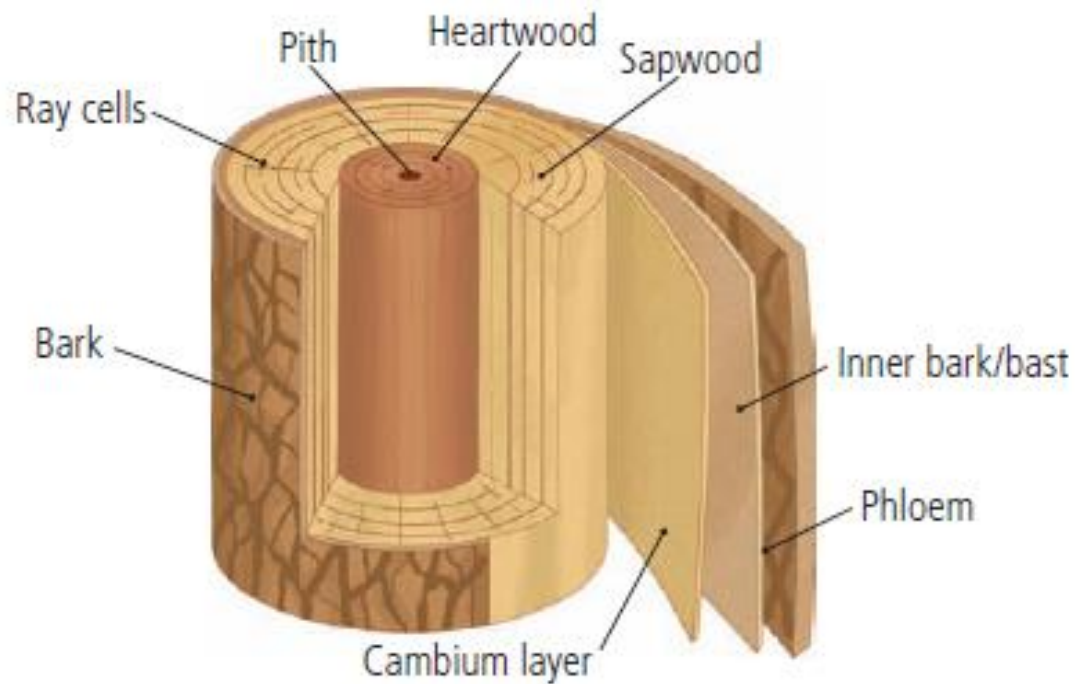

WOOD MATERIALS TECHNOLOGY

4th Edition

Chapter 9

How Trees Grow

Stages of growth of the young tree

- Seed germinates
- Shoot grows to the surface
- Root grows down into the soil
- Seedling develops roots and leaves
- Seedling grows into a sapling

Annual rings

- Annual rings show the age of the tree – 1 ring per year
 - spring/summer = rapid growth & larger cells
 - autumn/winter = slower growth & smaller cells

Parts of the trunk

- What is the name given to the darker wood in the centre of the trunk?

– The heartwood

The living tree

- Name the processes occurring in a tree
 - Photosynthesis
 - Transpiration